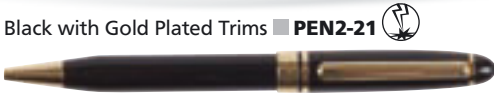

harvard collection

● BRASS BARRELLED TWIST PEN – L135 X Ø10mm