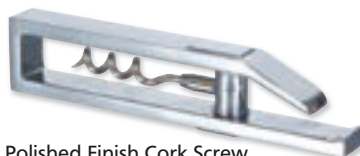

DRINKS ACCESSORIES

drinks & bar accessories

Stem Gems Wine Kit
with Engraving Plate
■ **WINE20** – L155 x W125 x D50mm

Silver Plated Drip Collar
■ **WINE3** – L40 x W40 x D17mm

Silver Plated
Wine/Champagne Stopper
■ **WINE21** – L60 x W46mm

Bottle Opener
with Large Engraving Area
■ **WINE26** – L120 x W30

'The Shark' Multi-Purpose Cork Screw
& Bottle Opener with Polished Finish
■ **WINE5** – L115 x W20mm x D20mm

Polished Finish Cork Screw
with Engraving Area
■ **WINE6** – L124 x W13 x D25mm