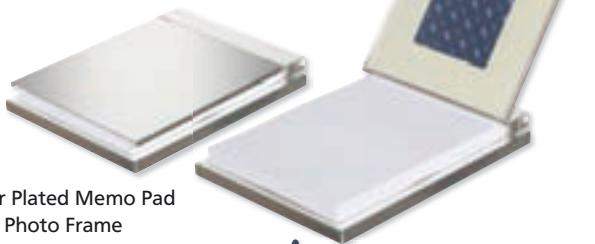

for both

Gold Plated Business Card Holder
■ **BC5** – L98 x W55 x D5mm

Nickel Plated Business Card Holder
■ **BC1N** – L95 x W60 x D5mm

Nickel Plated Business Card Holder
with Mirror Finish Engraving Panel
■ **BC2** – L95 x W63 x D5mm

Nickel Plated Business Card Holder with Oval Panel
■ **BC3** – L95 x W63 x D5mm

Lightweight Aluminium Business Card Holder
■ **BC4** – L95 x W63 x D5mm

Silver Plated Business Card
Holder with Engraving Panel
■ **BC8** – L95 x W60 x D7mm

Polished Stainless Steel
Fliptop Business Card Holder
■ **BC7** – L94 x W63 x D8mm

Silver Plated Memo Pad
with Photo Frame
■ **GG20** – L153 x W115 x D20mm

Silver Plated Pill Box
■ **GG18** – L53 x W30 x D11mm