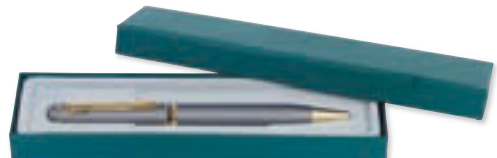

PERSONAL & EXECUTIVE

classic collection

● BRASS BARRELLED TWIST PEN – L135 X Ø10mm

harvard collection

● BRASS BARRELLED TWIST PEN – L135 X Ø10mm

pen presentation boxes

■ **PENBOX2L** (Large Blue)

■ **PENBOXL** (Large Green)