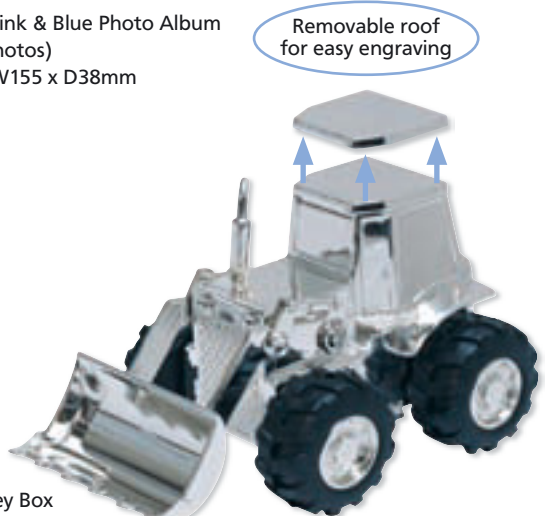

Silver Plated 'Train' Money Box
■ **BG18** – L140 x W85mm (approx)

Silver Plated 'Digger' Money Box
■ **BG17** – L145 x W80mm (approx)