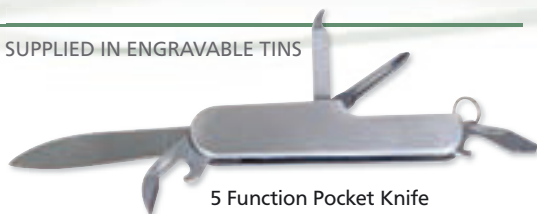

GADGETS

Featured
KNIFE1 11 Function
Pocket Knife

3 LED Aluminium Torch
with Engraving Panel in Tin
■ **TL1** – L98 x W27 x D27mm

Small Silver LED Torch in Tin
■ **TL2** – L65 x W13 x D13mm

Golfer's Keyring
■ **KEY7** – L57 x W21mm

14 Piece Screwdriver Set in Zip Case
■ **TL3** – L70 x W105 x D17mm

gadgets

● ALL GADGETS HAVE ENGRAVABLE AREAS OR ARE SUPPLIED IN ENGRAVABLE TINS

11 Function Pocket Knife
 ■ **KNIFE1** – L84 x W25 x D20mm

5 Function Pocket Knife
 ■ **KNIFE3** – L72 x W20 x D12mm

3 Function Pocket Knife

■ **KNIFE2** – L57 x W20 x D7mm

3 in 1 Picnic Tool, Knife, Fork & Spoon
 ■ **TL6** – L162mm (L93mm Folded) Knife
 – L162mm (L93mm Folded) Fork
 – L175mm (L93mm Folded) Spoon