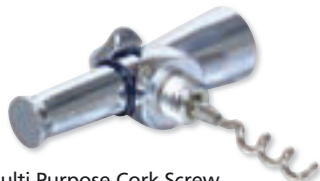

DRINKS ACCESSORIES

drinks & bar accessories

Stem Gems Wine Kit
with Engraving Plate
■ **WINE20** – L155 x W125 x D50mm

Silver Plated Drip Collar
■ **WINE3** – L40 x W40 x D17mm

Silver Plated
Wine/Champagne Stopper
■ **WINE21** – L60 x W46mm

Bottle Opener
with Large Engraving Area
■ **WINE26** – L120 x W30

'The Shark' Multi-Purpose Cork Screw
& Bottle Opener with Polished Finish
■ **WINE5** – L115 x W20mm x D20mm

Polished Finish Cork Screw
with Engraving Area
■ **WINE6** – L124 x W13 x D25mm