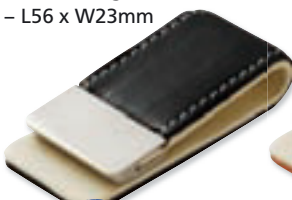

■ **BELT1** – L44" maximum

FEATURED OPPOSITE

Large Straight Silver Plated Money Clip
■ **MC3** – L64 x W30mm

Straight Silver Plated Money Clip
■ **MC4** – L55 x W20mm

Add even more value!

UPGRADE PACKAGING TO PREMIUM PRESENTATION BOXES. SOLD SINGULARLY.

■ **BOX 1**

Aluminium Money Clip
Pink, Light Blue, Black, Silver
– L50 x W20mm

NEW

■ **MC2PINK**

■ **MC2BLUE**

■ **MC2BLACK**

■ **MC2SILVER**

Leather Look Colourful Money Clips
Black, Orange, Green, Pink
– L56 x W23mm