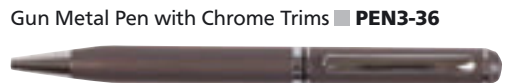

PERSONAL & EXECUTIVE

classic collection

● BRASS BARRELLED TWIST PEN – L135 X Ø10mm

harvard collection

● BRASS BARRELLED TWIST PEN – L135 X Ø10mm

pen presentation boxes

■ **PENBOX2L** (Large Blue)

■ **PENBOXL** (Large Green)

Pen Presentation Boxes – L170 x W45 x D20mm

All pens come with a black velvet pouch.

PERSONAL & EXECUTIVE

avant garde collection

● BRASS BARRELLED TWIST PEN – L135 X Ø10mm

Black with Chrome Trims ■ **PEN4-41**