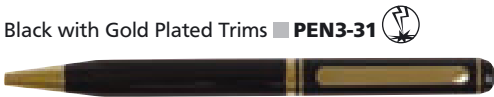

PERSONAL & EXECUTIVE

classic collection

● BRASS BARRELLED TWIST PEN – L135 X Ø10mm

harvard collection

● BRASS BARRELLED TWIST PEN – L135 X Ø10mm

pen presentation boxes

■ **PENBOX2L** (Large Blue)

■ **PENBOXL** (Large Green)

Pen Presentation Boxes – L170 x W45 x D20mm

All pens come with a black velvet pouch.

PERSONAL & EXECUTIVE

avant garde collection

● BRASS BARRELLED TWIST PEN – L135 X Ø10mm

Black with Chrome Trims ■ **PEN4-41**